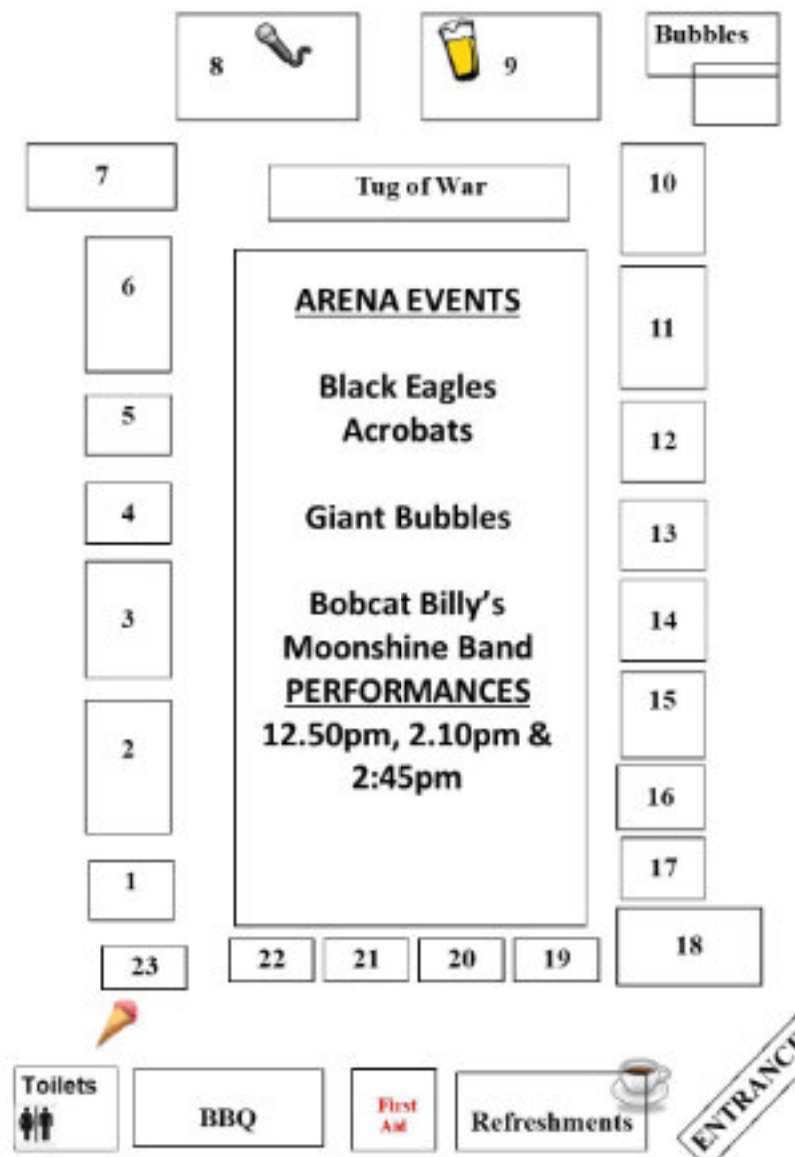

Programme of events

- 12.50pm Bobcat Billy's Moonshine Band
- 1:15pm Fete Opening by Lucy Meacock
- 1:30pm Black Eagles Acrobats (Arena)
- 1:50pm Giant Bubbles with Ray Bubbles (Arena)
- 2:10pm Bobcat Billy's Moonshine Band
- 2:30pm Black Eagles Acrobats (Arena)
- 2:45pm Bobcat Billy's Moonshine Band
- 3:15pm Giant Bubbles with Ray Bubbles (Arena)
- 3:45pm Black Eagles Acrobats (Arena)
- 4:10pm Raffle Draw and Tug of War final

Fete Map

Stalls

1. Preloved Teddy Tombola
2. Toy stall and Spin the Wheel—Pre-School and Toddlers
3. Wildflower Meadow information/White Elephant stall/Books and Parish Council
4. Jams, Chutneys & Hook-a-Duck — St John's Church
5. Cakes—Talkabout
6. Face Painting/Tuckshop/Name the Bunny—Primary School
7. Coconut Shy — Guiden Sutton Ladies Badminton
8. Band
9. Beer Tent
10. Ball pool
11. Tombola—Cubs and Beavers
12. Make a Fairy Door
13. Playing Card Tombola—win a prize every time
14. Raffle—Bowls club
15. Green Space—plant stall
16. Tropic Skincare
17. Cheshire Wildlife Trust
18. Archery and Lucky Dip Cups—Scouts
19. Fairground Rides
20. Waltzers
21. Trampolines
22. Stocks and Frog In A Bog—Jamboree Scouts
23. Climbing Wall